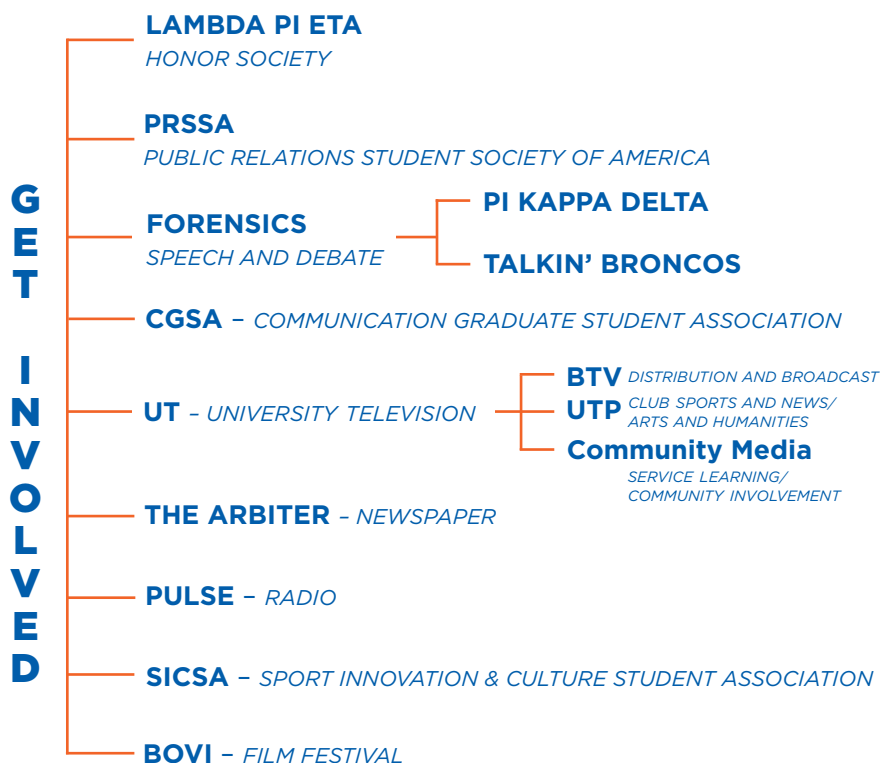

COMMUNICATION STUDENT ORGANIZATIONS

HONORS & AWARDS

IDAHO
PRESS CLUB
AWARDS

The Arbiter

Awards online at
communication.boisestate.edu

4th
CONSECUTIVE
NATIONAL
CHAMPIONSHIP

Talkin' Broncos

Home to 10 Pi Kappa Delta
All Americans