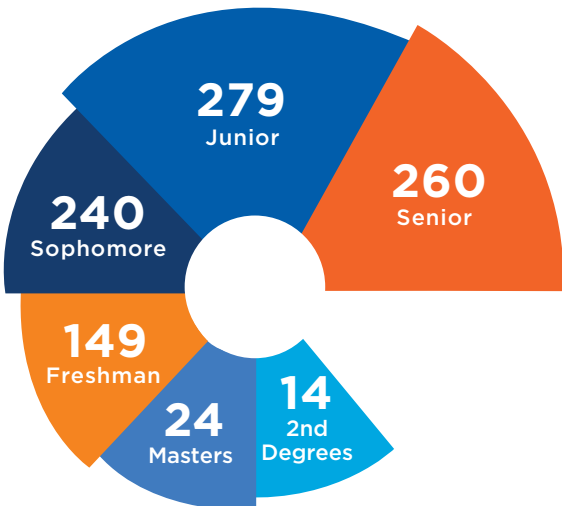

36

Public Relations Certificate

77

MA in Communication

24

ENROLLMENT BY CLASS

BACHELOR DEGREES: 214

Bachelor Degrees granted in 2017-2018